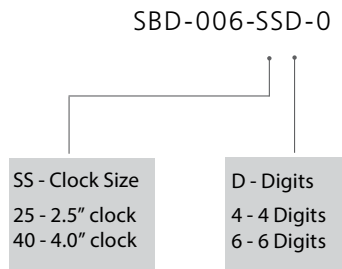

Digital Flush Mount Housing (V1)

Specifications:

- Color: Silver

- Weight:
  - 2.5", 4 digit: 1 lb. (.45 kg)
  - 2.5", 6 digit: 1.5 lb. (.68 kg)
  - 4", 4 digit: 1.5 lb (.68 kg)
  - 4", 6 digit: 2 lb (.91 kg)

- Housing dimensions:
  - 2.5", 4 digit: 9.65" (24.5 cm) L x 3.80" (9.65 cm) W x 3.00" (7.62 cm) D
  - 2.5", 6 digit: 12.90" (32.76 cm) L x 3.80" (9.63 cm) W x 3.00" (7.62 cm) D
  - 4", 4 digit: 12.63" L x 6.31" W x 3.00" (7.62 cm) D
  - 4", 6 digit: 17.76" L x 6.19" W x 3.00" (7.62 cm) D

- Mounting: Flush (wall must be cut into)

- Material: Galvanized steel

Ordering Information

*specification sheets may change without prior notice