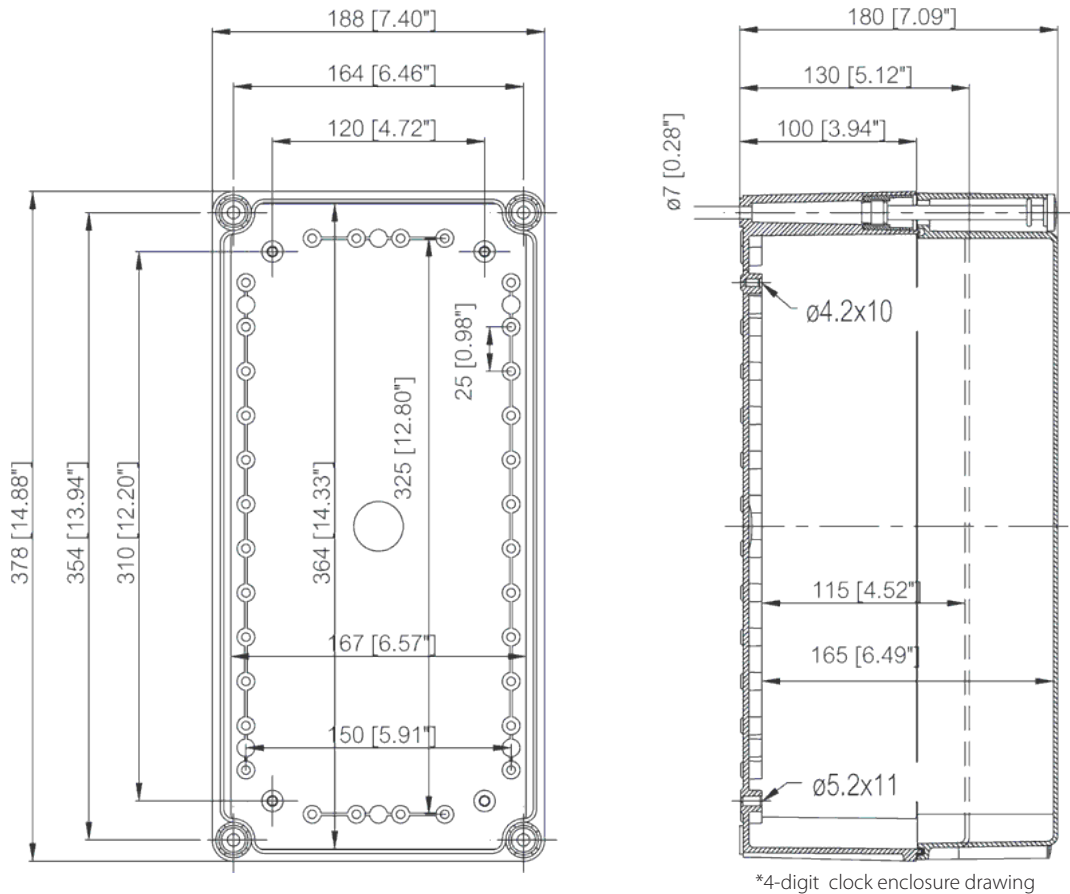

Inova OnTime[®] NEMA Enclosure

Optional NEMA enclosures for Inova OnTime 4- and 6-digit digital network clocks have a transparent polycarbonate cover. Polycarbonate enclosures are watertight, dust tight and corrosion resistant.

Included with the enclosure are: base with hardware screws for accessory mounting, cover with PUR gasket and polyamide cover screws.

	4-digit	6-digit
Dimensions	14.9 x 7.4 x 5.1 inches (378 x 188 x 130 mm)	22 x 10.9 x 5.1 inches (558 x 278 x 130 mm)
Part Numbers	ONT4NEMA	ONT6NEMA
Features	Watertight, dust tight, corrosion resistant	
Color	Transparent	
Certifications	UL Listed	